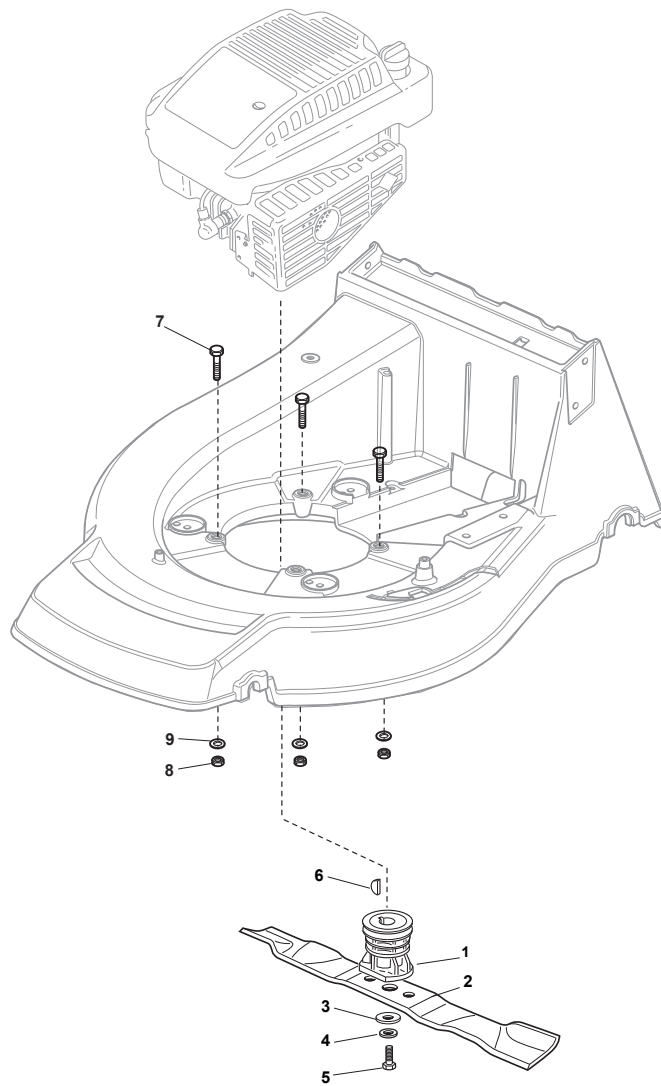

Fig.	Quantity	Part No	Description	Notes
1	2	112608600/0	Seeger	
2	1	122570120/1	Pinion Left	
4	2	322600268/0	Protection, Wheel	
5	1	122570110/1	Pinion Right	
6	2	112608600/0	Seeger	
7	2	119216035/0	Bearing	
8	1	381302867/0	Axle, Rear Wheels	
9	2	122753000/0	Pin	
10	1	181003080/0	F.R. Gear Box Pan/Np 3 Speed	
11	1	122601908/0	Pulley	
12	1	112645705/0	Elastic Pin	
13	1	122033282/1	Adjustment Rod	
14	1	122041957/1	Bushing	
15	1	122450063/0	Spring	
16	1	322680009/0	Washer	
17	1	112154510/0	Nut	
18	1	122110230/0	Hub Cover	
19	1	135064197/0	Belt	

Eco Stiga Wheels - Ø 210

Eco Stiga Wheels - Ø 300

Fig.	Quantity	Part No	Description	Notes
1	2	381007490/0	Wheel	
2	4	119216035/0	Bearing	
3	2	381007391/1	Wheel	
4	8	112521350/0	Washer	
5	8	112155000/0	Nut	
6	4	122122200/0	Bearing	
8	2	322110643/0	Hub Cap Grey	
9	2	322110382/0	Hub Cap Grey	
10	2	322110417/0	Hub Cap Grey	
11	2	322110492/0	Hub Cap Grey	
11	2	322110563/0	Hub Cap Yellow	
12	2	322110644/0	Hub Cap Grey	
13	2	322110511/0	Hub Cap Grey	
14	2	322110590/0	Hub Cap Grey	
15	2	322110560/0	Hub Cap Grey	
15	2	322110564/0	Hub Cap Yellow	

Fig.	Quantity	Part No	Description	Notes
2	1	181004381/1	Blade Standard	
3	1	122160400/0	Elastic Disc	
4	1	112523080/0	Washer	
5	1	112735698/0	Screw	
6	1	112139100/0	Feather, Crankshaft Ø 22,2	for B&S and GGP Engines
6	1	112139150/0	Feather, Crankshaft Ø 25	for HONDA Engines
7	3	112691900/0	Screw	for B&S DOV Series
7	1	112692080/0	Screw	for B&S Engine
7	2	112691800/0	Screw	for B&S Engine
7	3	112691600/0	Screw	for GGP Engine
7	3	112691900/0	Screw	for HONDA Engine
8	3	112155000/0	Nut	
9	3	112521350/0	Washer	
1	1	122465607/3	Hub With Pulley, Crankshaft Ø 22.2	for B&S and GGP Engines
1	1	122465608/2	Hub With Pulley, Crankshaft Ø 25	for HONDA Engines