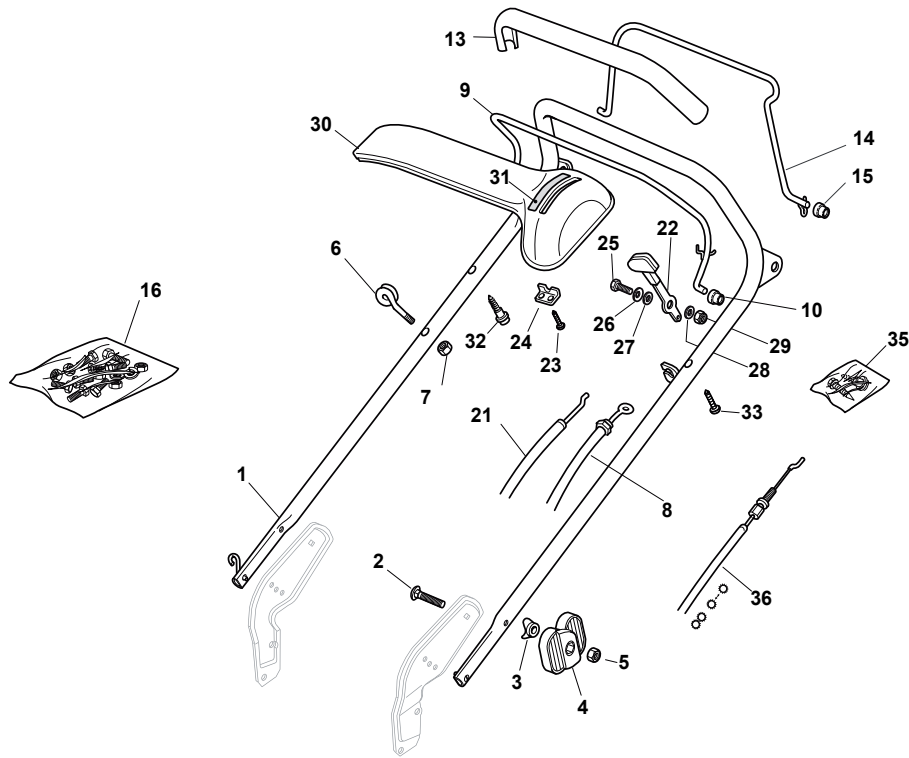

Fig.	Quantity	Part No	Description	Notes
76	1	322393611/2	Height Adjustment Handle	
78	1	112293201/0	Nut	
79	1	112622640/0	Pin	
80	1	122446175/0	Spring	
82	2	122675100/0	Washer	
83	6	112728691/0	Screw	
84	2	322120110/0	Wheels Crown	
171	1	322140224/0	Mulching Deflector	

Fig.	Quantity	Part No	Description	Notes
1	1	381006861/0	Handle, Upper Part	
2	2	112819120/0	Screw	
3	2	122671651/0	Washer	
4	2	322399804/1	Nut	
5	2	112293200/0	Nut	
6	1	122430309/0	Spring	
7	1	112154330/0	Nut	
8	1	181000616/1	Cable, Thread Engine Brake	GGP Engine
8	1	181000616/1	Cable, Thread Engine Brake	Honda Engine
8	1	181000634/0	Cable, Thread Engine Brake	B&S 575/550 Series
8	1	181000757/0	Cable, Thread Engine Brake	B&S 625/675 Series
8	1	181030006/0	Cable, Thread Engine Brake	B&S 700/750 Series
9	1	181003291/3	Lever, Engine Brake	
10	2	122041966/0	Bushing	
13	1	122291050/0	Handgrip Black	
14	1	181003288/1	Driving Lever	
15	2	322041965/1	Bushing	
16	1	381008610/1	Outfit, Screws	
21	1	481007160/0	Throttle Cable	
22	1	381007221/0	Dashboard Throttle Lever	SV40-RV 40-V35 Engine / B&S 450-500 Series
22	1	381007280/2	Dashboard Throttle Lever	Honda Engine / B&S 625-675-700 Series / GGP 140-160-196cc
23	2	112735105/0	Screw	
24	1	322981467/0	Plate	
25	1	112791500/0	Screw	
26	1	112530060/0	Spring Washer	
27	1	112523040/0	Washer	
28	1	112523040/0	Washer	
29	1	112154510/0	Nut	
31	1	114356743/1	Label	B&S 700 Series
31	1	114356743/1	Label	Honda / GGP Engine
31	1	114356744/1	Label	B&S 675 Series
31	1	114356905/0	Label	B&S 575/550 Series
31	1	114356906/1	Label	B&S 675Es Series
31	1	114357646/1	Label	Honda Engine
32	1	122943006/0	Screw	
33	1	112728460/0	Screw	
35	1	381008609/0	Outfit, Screws	
36	1	381000669/0	Cable Rear Drive	(Bi. Ci. Di.)
36	1	381000673/0	Cable Rear Drive	(General Transmission)
38	1	422120172/0	Black Dashboard	
38	1	422120173/0	Red Dashboard	
38	1	422120174/0	Yellow Dashboard	