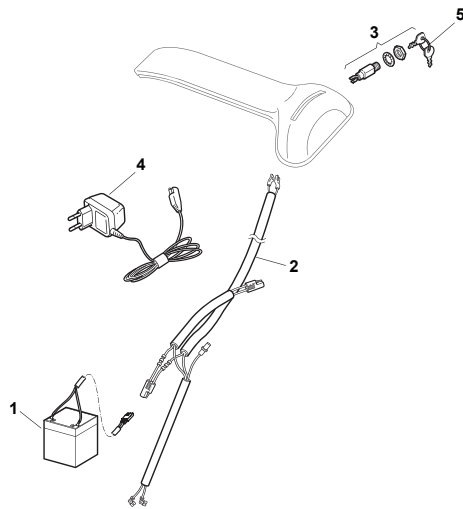

Fig.	Quantity	Part No	Description	Notes
1	1	381007028/1	Handle, Upper Part	
2	2	112819105/0	Screw	
3	2	122671651/0	Washer	
4	2	322399804/1	Nut	
5	2	112293200/0	Nut	
6	1	122430309/0	Spring	
7	1	112154330/0	Nut	
8	1	181000616/1	Cable, Thread Engine Brake	Honda Engine
8	1	181000631/0	Cable, Thread Engine Brake	GGP Engine
8	1	181000757/0	Cable, Thread Engine Brake	B&S Engine
8	1	181030006/0	Cable, Thread Engine Brake	B&S 700/750 Series
9	1	181003291/3	Lever, Engine Brake	
10	2	122041966/0	Bushing	
11	1	381000670/0	Dirve Cable F.R. Pan-Np 3Speed	
12	1	122291050/0	Handgrip Black	
13	1	181003288/1	Driving Lever	
14	2	322041965/1	Bushing	
15	1	181007091/0	Throttle Cable	B&S Engine / Tecumseh Engine
15	1	181007092/0	Throttle Cable	Honda / GGP Engine
16	1	122399801/0	Knob	
17	2	112726388/0	Screw	
18	2	112290800/0	Nut	
19	1	112728460/0	Screw	
20	1	122943006/0	Screw	
21	1	381008499/1	Outfit, Screws	
22	1	422120148/0	Yellow Dashboard	
22	1	422120150/0	Red Dashboard	
22	1	422120164/0	Black Dashboard	
23	1	114357387/0	Label	B&S 700 Series
23	1	114356692/0	Throttle Label	Honda Engine
23	1	114356693/0	Throttle Label	B&S / GGP Engine
23	1	114357387/0	Label	Honda / Tecumseh Engine
24	2	112788910/0	Screw	
25	2	112523020/0	Washer	
26	2	112581500/0	Grower	
27	2	112291000/0	Nut	
28	1	181007099/0	Cable, Speed Drive Control	
29	1	122399802/0	Knob	

Fig.	Quantity	Part No	Description	Notes
1	1	118120052/0	Battery	
2	1	118204192/3	Electric Start Wire	
2	1	118204198/0	Electric Start Wire	
3	1	118450051/0	Switch	
4	1	118204120/0	Battery Charger	(CE)
4	1	118204121/0	Battery Charger	(UK)
5	1	118210016/1	Starting Key	