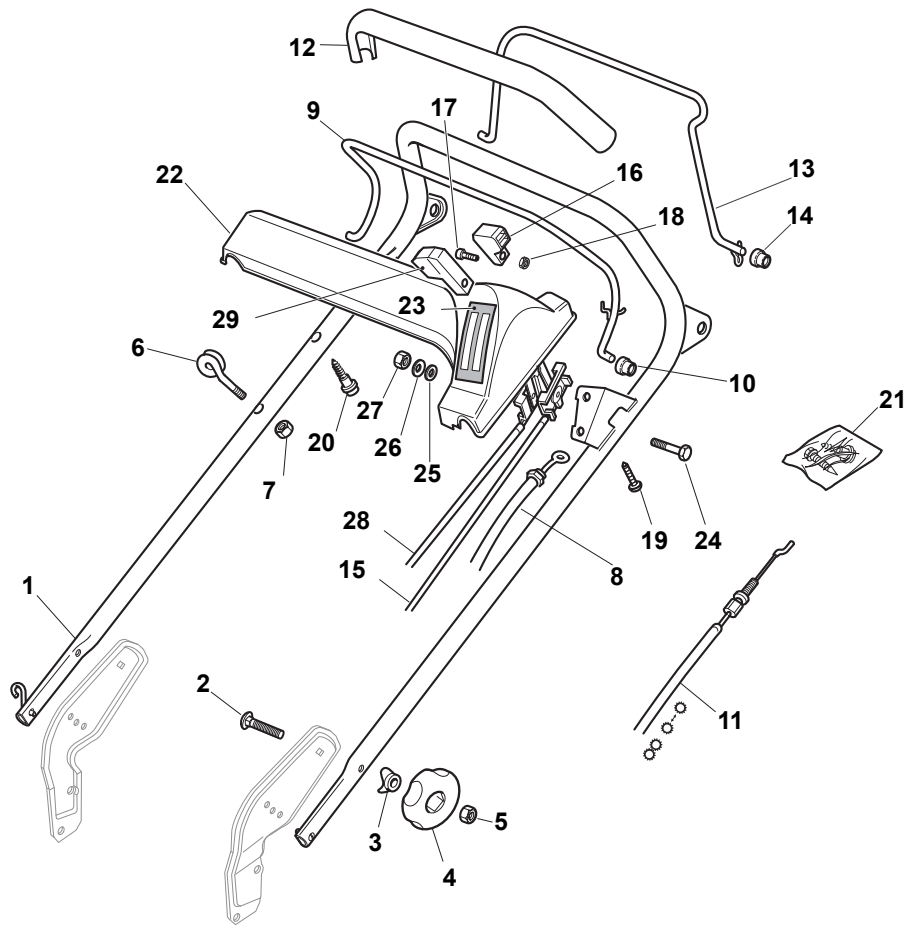

Fig.	Quantity	Part No	Description	Notes
1	1	381006861/0	Handle, Upper Part	
2	2	112819120/0	Screw	
3	2	122671651/0	Washer	
4	2	322399804/1	Nut	
5	2	112293200/0	Nut	
6	1	122430309/0	Spring	
7	1	112154330/0	Nut	
8	1	181000616/1	Cable, Thread Engine Brake	GGP Engine
8	1	181000616/1	Cable, Thread Engine Brake	Honda Engine
8	1	181000634/0	Cable, Thread Engine Brake	B&S 575/550 Series
8	1	181000757/0	Cable, Thread Engine Brake	B&S 625/675 Series
8	1	181030006/0	Cable, Thread Engine Brake	B&S 700/750 Series
9	1	181003291/3	Lever, Engine Brake	
10	2	122041966/0	Bushing	
13	1	122291050/0	Handgrip Black	
14	1	181003288/1	Driving Lever	
15	2	322041965/1	Bushing	
16	1	381008610/1	Outfit, Screws	
21	1	481007160/0	Throttle Cable	
22	1	381007221/0	Dashboard Throttle Lever	SV40-RV 40-V35 Engine / B&S 450-500 Series
22	1	381007280/2	Dashboard Throttle Lever	Honda Engine / B&S 625-675-700 Series / GGP 140-160-196cc
23	2	112735105/0	Screw	
24	1	322981467/0	Plate	
25	1	112791500/0	Screw	
26	1	112530060/0	Spring Washer	
27	1	112523040/0	Washer	
28	1	112523040/0	Washer	
29	1	112154510/0	Nut	
30	1	422120152/0	Yellow Dashboard	
30	1	422120154/0	Red Dashboard	
30	1	422120158/0	Black Dashboard	
31	1	114356743/1	Label	B&S 700 Series
31	1	114356743/1	Label	Honda /GGP Engine
31	1	114356744/1	Label	B&S 675 Series
31	1	114356905/0	Label	B&S 575/550 Series
31	1	114356906/1	Label	B&S 675Es Series
31	1	114357646/1	Label	Honda Engine
32	1	122943006/0	Screw	
33	1	112728460/0	Screw	
35	1	381008609/0	Outfit, Screws	
36	1	381000669/0	Cable Rear Drive	(Bi. Ci. Di.)
36	1	381000673/0	Cable Rear Drive	(General Transmission)