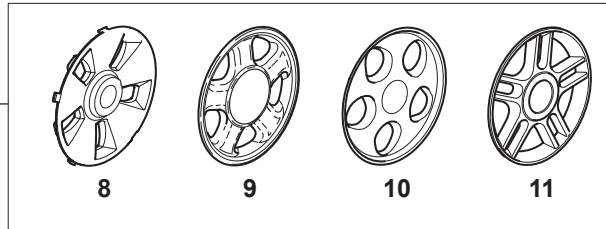

Fig.	Quantity	Part No	Description	Notes
1	1	118120052/0	Battery	
2	1	118204192/3	Electric Start Wire	
2	1	118204198/0	Electric Start Wire	
3	1	118450051/0	Switch	
4	1	118204120/0	Battery Charger	(CE)
4	1	118204121/0	Battery Charger	(UK)
5	1	118210016/1	Starting Key	

Fig.	Quantity	Part No	Description	Notes
1	2	112608600/0	Seeger	
2	1	122570120/1	Pinion Left	
4	2	322600268/0	Protection, Wheel	
5	1	122570110/1	Pinion Right	
6	2	112608600/0	Seeger	
7	2	119216035/0	Bearing	
8	1	381302867/0	Axle, Rear Wheels	
9	2	122753000/0	Pin	
10	1	181003080/0	F.R. Gear Box Pan/Np 3 Speed	
11	1	122601908/0	Pulley	
12	1	112645705/0	Elastic Pin	
13	1	122033282/1	Adjustment Rod	
14	1	122041957/1	Bushing	
15	1	122450063/0	Spring	
16	1	322680009/0	Washer	
17	1	112154510/0	Nut	
18	1	122110230/0	Hub Cover	
19	1	135064197/0	Belt	

Eco Stiga Wheels - Ø 210

Eco Stiga Wheels - Ø 300

Fig.	Quantity	Part No	Description	Notes
1	2	381007490/0	Wheel	
2	4	119216035/0	Bearing	
3	2	381007391/1	Wheel	
4	8	112521350/0	Washer	
5	8	112155000/0	Nut	
6	4	122122200/0	Bearing	
8	2	322110643/0	Hub Cap Grey	
9	2	322110382/0	Hub Cap Grey	
10	2	322110417/0	Hub Cap Grey	
11	2	322110492/0	Hub Cap Grey	
11	2	322110563/0	Hub Cap Yellow	
12	2	322110644/0	Hub Cap Grey	
13	2	322110511/0	Hub Cap Grey	
14	2	322110590/0	Hub Cap Grey	
15	2	322110560/0	Hub Cap Grey	
15	2	322110564/0	Hub Cap Yellow	