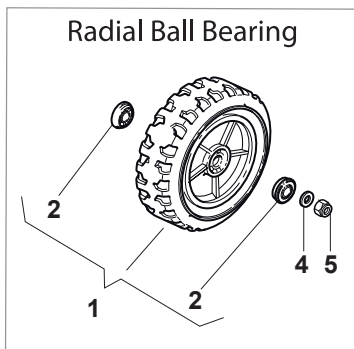

Eco Stiga Wheels - Ø 210

Eco Stiga Wheels - Ø 300

Fig.	Quantity	Part No	Description	Notes
1	2	381007490/0	Wheel	
2	4	119216035/0	Bearing	
3	2	381007391/1	Wheel	
4	8	112521350/0	Washer	
5	8	112155000/0	Nut	
6	4	122122200/0	Bearing	
8	2	322110643/0	Hub Cap Grey	
9	2	322110382/0	Hub Cap Grey	
10	2	322110417/0	Hub Cap Grey	
11	2	322110492/0	Hub Cap Grey	
11	2	322110563/0	Hub Cap Yellow	
12	2	322110644/0	Hub Cap Grey	
13	2	322110511/0	Hub Cap Grey	
14	2	322110590/0	Hub Cap Grey	
15	2	322110560/0	Hub Cap Grey	
15	2	322110564/0	Hub Cap Yellow