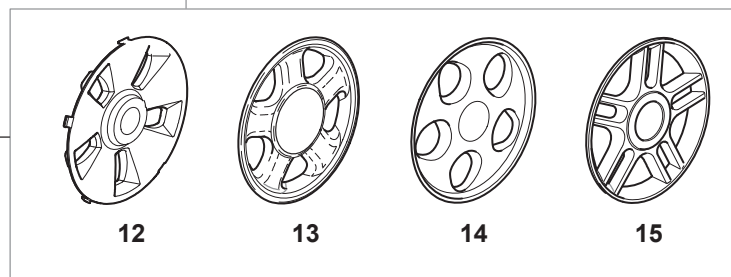

Fig.	Quantity	Part No	Description	Notes
1	1	118120052/0	Battery	
2	1	118204192/3	Electric Start Wire	
2	1	118204198/0	Electric Start Wire	
3	1	118450051/0	Switch	
4	1	118204120/0	Battery Charger	(CE)
4	1	118204121/0	Battery Charger	(UK)
5	1	118210016/1	Starting Key	

Fig.	Quantity	Part No	Description	Notes
1	2	112608600/0	Seeger	
2	1	122570120/1	Pinion Left	
4	2	322600268/0	Protection, Wheel	
5	1	122570110/1	Pinion Right	
6	2	112608600/0	Seeger	
7	2	119216035/0	Bearing	
8	1	381302867/0	Axle, Rear Wheels	
9	2	122753000/0	Pin	
10	1	181003080/0	F.R. Gear Box Pan/Np 3 Speed	
11	1	122601908/0	Pulley	
12	1	112645705/0	Elastic Pin	
13	1	122033282/1	Adjustment Rod	
14	1	122041957/1	Bushing	
15	1	122450063/0	Spring	
16	1	322680009/0	Washer	
17	1	112154510/0	Nut	
18	1	122110230/0	Hub Cover	
19	1	135064197/0	Belt	

Eco Stiga Wheels - Ø 210

Eco Stiga Wheels - Ø 300

Fig.	Quantity	Part No	Description	Notes
1	2	381007490/0	Wheel	
2	4	119216035/0	Bearing	
3	2	381007391/1	Wheel	
4	8	112521350/0	Washer	
5	8	112155000/0	Nut	
6	4	122122200/0	Bearing	
8	2	322110643/0	Hub Cap Grey	
9	2	322110382/0	Hub Cap Grey	
10	2	322110417/0	Hub Cap Grey	
11	2	322110492/0	Hub Cap Grey	
11	2	322110563/0	Hub Cap Yellow	
12	2	322110644/0	Hub Cap Grey	
13	2	322110511/0	Hub Cap Grey	
14	2	322110590/0	Hub Cap Grey	
15	2	322110560/0	Hub Cap Grey	
15	2	322110564/0	Hub Cap Yellow	