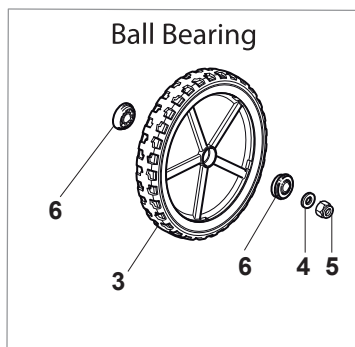

Eco Stiga Wheels - Ø 210

Eco Stiga Wheels - Ø 300

Fig.	Quantity	Part No	Description	Notes
1	2	381007490/0	Wheel	
2	4	119216035/0	Bearing	
3	2	381007391/1	Wheel	
4	8	112521350/0	Washer	
5	8	112155000/0	Nut	
6	4	122122200/0	Bearing	
8	2	322110643/0	Hub Cap Grey	
9	2	322110382/0	Hub Cap Grey	
10	2	322110417/0	Hub Cap Grey	
11	2	322110492/0	Hub Cap Grey	
11	2	322110563/0	Hub Cap Yellow	
12	2	322110644/0	Hub Cap Grey	
13	2	322110511/0	Hub Cap Grey	
14	2	322110590/0	Hub Cap Grey	
15	2	322110560/0	Hub Cap Grey	
15	2	322110564/0	Hub Cap Yellow