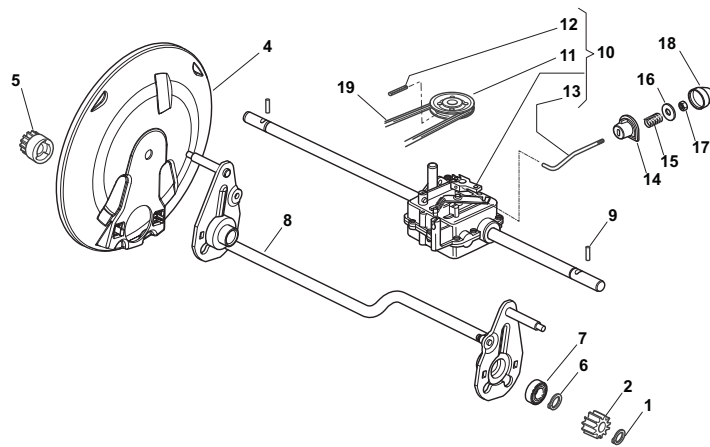

Fig.	Quantity	Part No	Description	Notes
1	1	118120052/0	Battery	
2	1	118204192/3	Electric Start Wire	
2	1	118204198/0	Electric Start Wire	
3	1	118450051/0	Switch	
4	1	118204120/0	Battery Charger	(CE)
4	1	118204121/0	Battery Charger	(UK)
5	1	118210016/1	Starting Key	

Fig.	Quantity	Part No	Description	Notes
1	2	112608600/0	Seeger	
2	1	122570120/1	Pinion Left	
4	2	322600268/0	Protection, Wheel	
5	1	122570110/1	Pinion Right	
6	2	112608600/0	Seeger	
7	2	119216035/0	Bearing	
8	1	381302867/0	Axle, Rear Wheels	
9	2	122753000/0	Pin	
10	1	181003080/0	F.R. Gear Box Pan/Np 3 Speed	
11	1	122601908/0	Pulley	
12	1	112645705/0	Elastic Pin	
13	1	122033282/1	Adjustment Rod	
14	1	122041957/1	Bushing	
15	1	122450063/0	Spring	
16	1	322680009/0	Washer	
17	1	112154510/0	Nut	
18	1	122110230/0	Hub Cover	
19	1	135064197/0	Belt	